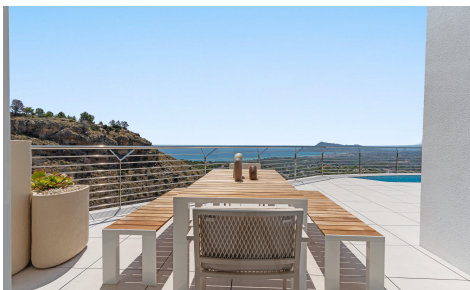

SM73807F

Villa in Altea

€2,146,000

4

5

405m<sup>2</sup>

N/A

Blanc-19, located in Altea, is a four-story house beautifully situated between the blue sea and the green pine forest. Its design harmonizes with the surrounding landscape, offering breathtaking views of the Mediterranean, coastal forests, and the urban profile of Benidorm from its terraces, creating a unique experience each day.;

;

The house is constructed across multiple levels, seamlessly integrated and connected by a lift, allowing for distinct areas dedicated to rest, leisure, and socialising. The main floor features open-plan communal spaces, including the living room, kitchen, and dining area, all filled with natural light. The four bedrooms are located on the upper and lower floors. along with a leisure area