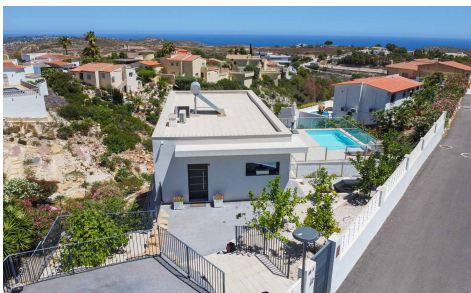

Villa in Benitachell

€950,000

4

3

199m²

836m²

This fantastic modern villa is located in Cumbre del Sol and offers stunning sea views. The villa was built in 2020 with high-quality materials and is distributed over two floors. An automatic gate provides access to the property where parking is provided for 1 car and a motorcycle. A few steps down is the entrance to the villa. You enter a hall with built-in wardrobes and a guest toilet. Oriented towards the south is a spacious living-dining room with an open kitchen with a cooking island. The kitchen is made of unique materials imported from Canada and is equipped with all MIELE brand electrical appliances. The large windows ensure that...(Ask for More Details!)