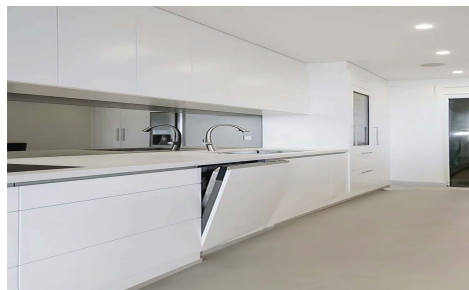

SC70521F

Apartment in Relleu

€149,000

1

1

67m²

N/A

Located in the charming municipality of Relleu, this residential complex offers a variety of housing options that cater to different needs. With a total of 40 units, future residents can choose between apartments and penthouses, each designed to maximize comfort and functionality. The proximity to the airport, just 49 kilometers away, adds significant value for those who travel frequently or receive visitors from abroad. The location in Relleu provides a tranquil and picturesque setting, ideal for those seeking a balance between modern living and the serenity of the natural environment.