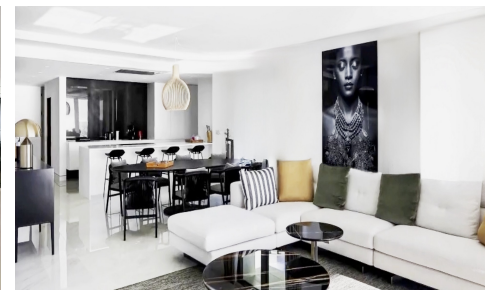

SC70521F

Apartment in Relleu

€149,000

1

1

67m²

N/A

Located in the charming municipality of Relleu, this residential complex offers a variety of housing options that cater to different needs. With a total of 40 units, future residents can choose between apartments and penthouses, each designed to maximize comfort and functionality. The proximity to the airport, just 49 kilometers away, adds significant value for those who travel frequently or receive visitors from abroad. The location in Relleu provides a tranquil and picturesque setting, ideal for those seeking a balance between modern living and the serenity of the natural environment.