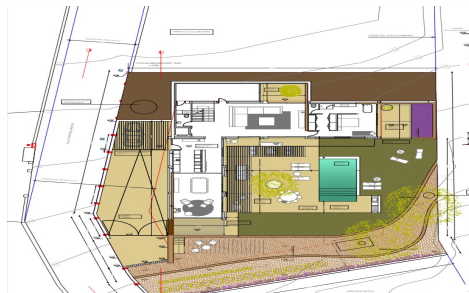

PROJECT WITH LICENCE

Villa in Calpe

€2,450,000

4

5

675m²

1,079m²

This beautiful Mediterranean new build villa is located on a sloping plot of 1079 m2 which coincides with an excellent south-east orientation and offers beautiful views of the sea and the Peñon de Ifach. The exceptional thing about this plot is that it borders rustic land, so we have a house on urban land with the feeling of living in a Mediterranean forest with sea views. The decision was made to move as little earth as possible and to blend the villa into the natural relief of the plot. The house is designed in an L-shape which frees up the maximum space within the plot. One wing has two floors,...(Ask for More Details!)