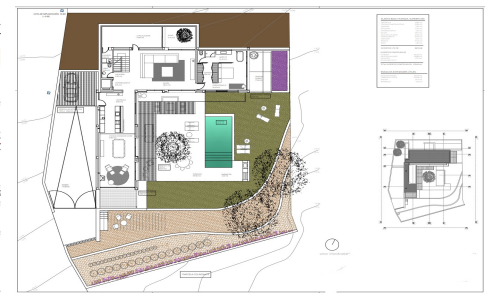

PROJECT WITH LICENCE

Villa in Calpe

€2,450,000

4

5

675m²

1,079m²

This beautiful Mediterranean new build villa is located on a sloping plot of 1079 m2 which coincides with an excellent south-east orientation and offers beautiful views of the sea and the Peñon de Ifach. The exceptional thing about this plot is that it borders rustic land, so we have a house on urban land with the feeling of living in a Mediterranean forest with sea views. The decision was made to move as little earth as possible and to blend the villa into the natural relief of the plot. The house is designed in an L-shape which frees up the maximum space within the plot. One wing has two floors,...(Ask for More Details!)