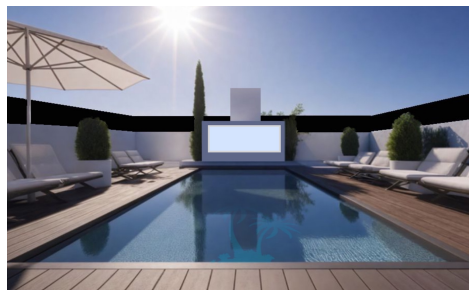

in San Pedro del Pinatar

€288,000

2

2

148m²

N/A

Located in the charming town of San Pedro del Pinatar, this residential complex offers an exclusive selection of 10 high-bungalow and low-bungalow properties. Designed for those seeking a balance between comfort and functionality, each home is crafted to maximize the well-being of its residents. The location is ideal for those who wish to enjoy tranquility without sacrificing proximity to the sea, situated just 2 km away. Additionally, the nearest airport is 43 km away, facilitating access for frequent travelers. The variety of available typologies allows for a choice between 2 or 3-bedroom homes, catering to different family needs.

OUTDOOR AREAS

The exteriors of these homes are designed to offer a space for...(Ask for More Details!)