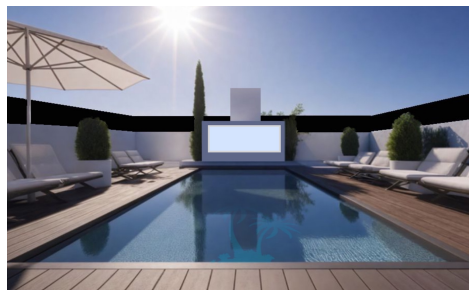

Bungalow in San Pedro del Pinatar

€288,000

2

2

148m²

N/A

Located in the charming town of San Pedro del Pinatar, this residential complex offers an exclusive selection of 10 high-bungalow and low-bungalow properties. Designed for those seeking a balance between comfort and functionality, each home is crafted to maximize the well-being of its residents. The location is ideal for those who wish to enjoy tranquility without sacrificing proximity to the sea, situated just 2 km away. Additionally, the nearest airport is 43 km away, facilitating access for frequent travelers. The variety of available typologies allows for a choice between 2 or 3-bedroom homes, catering to different family needs.

OUTDOOR AREAS

The exteriors of these homes are designed to offer a space for...(Ask for More Details!)