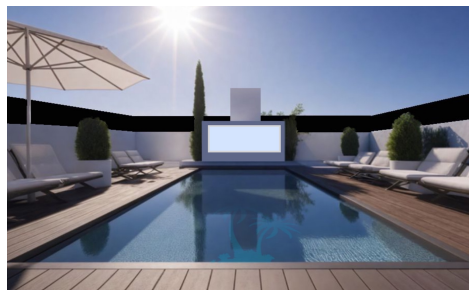

SC51694H

Bungalow in San Pedro del Pinatar

€304,000

3

2

185m²

N/A

Located in the charming town of San Pedro del Pinatar, this residential complex offers an exclusive selection of 10 high-bungalow and low-bungalow properties. Designed for those seeking a balance between comfort and functionality, each home is crafted to maximize the well-being of its residents. The location is ideal for those who wish to enjoy tranquility without sacrificing proximity to the sea, situated just 2 km away. Additionally, the nearest airport is 43 km away, facilitating access for frequent travelers. The variety of available typologies allows for a choice between 2 or 3-bedroom homes, catering to different family needs.

OUTDOOR AREAS

The exteriors of these homes are designed to offer a space for...(Ask for More Details!)