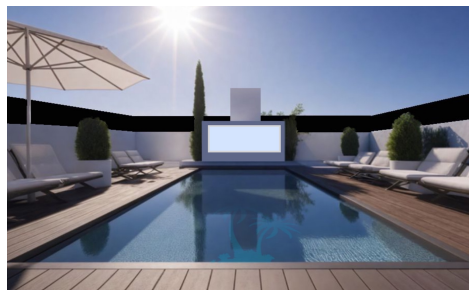

in San Pedro del Pinatar

€304,000

3

2

185m²

N/A

Located in the charming town of San Pedro del Pinatar, this residential complex offers an exclusive selection of 10 high-bungalow and low-bungalow properties. Designed for those seeking a balance between comfort and functionality, each home is crafted to maximize the well-being of its residents. The location is ideal for those who wish to enjoy tranquility without sacrificing proximity to the sea, situated just 2 km away. Additionally, the nearest airport is 43 km away, facilitating access for frequent travelers. The variety of available typologies allows for a choice between 2 or 3-bedroom homes, catering to different family needs.

OUTDOOR AREAS

The exteriors of these homes are designed to offer a space for...(Ask for More Details!)