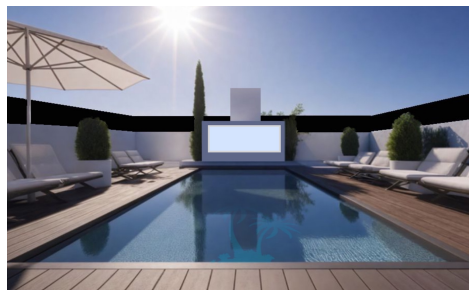

in San Pedro del Pinatar

€276,000

2

2

114m<sup>2</sup>

99m<sup>2</sup>

Located in the charming town of San Pedro del Pinatar, this residential complex offers an exclusive selection of 10 high-bungalow and low-bungalow properties. Designed for those seeking a balance between comfort and functionality, each home is crafted to maximize the well-being of its residents. The location is ideal for those who wish to enjoy tranquility without sacrificing proximity to the sea, situated just 2 km away. Additionally, the nearest airport is 43 km away, facilitating access for frequent travelers. The variety of available typologies allows for a choice between 2 or 3-bedroom homes, catering to different family needs.

#### OUTDOOR AREAS

The exteriors of these homes are designed to offer a space for...(Ask for More Details!)