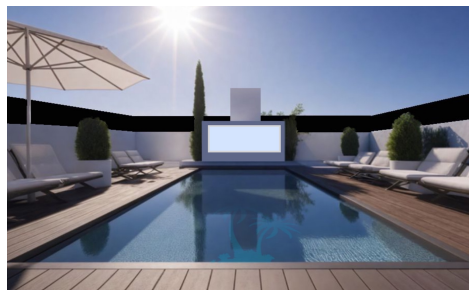

SC36750T

Bungalow in San Pedro del Pinatar

€276,000

2

2

114m²

99m²

Located in the charming town of San Pedro del Pinatar, this residential complex offers an exclusive selection of 10 high-bungalow and low-bungalow properties. Designed for those seeking a balance between comfort and functionality, each home is crafted to maximize the well-being of its residents. The location is ideal for those who wish to enjoy tranquility without sacrificing proximity to the sea, situated just 2 km away. Additionally, the nearest airport is 43 km away, facilitating access for frequent travelers. The variety of available typologies allows for a choice between 2 or 3-bedroom homes, catering to different family needs.

OUTDOOR AREAS

The exteriors of these homes are designed to offer a space for...(Ask for More Details!)