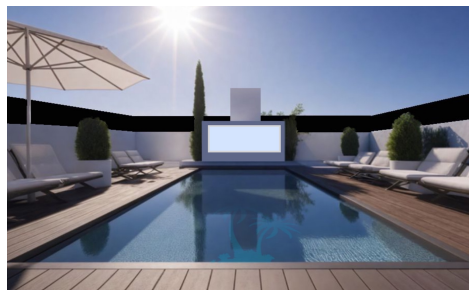

in San Pedro del Pinatar

€298,000

3

2

144m²

128m²

Located in the charming town of San Pedro del Pinatar, this residential complex offers an exclusive selection of 10 high-bungalow and low-bungalow properties. Designed for those seeking a balance between comfort and functionality, each home is crafted to maximize the well-being of its residents. The location is ideal for those who wish to enjoy tranquility without sacrificing proximity to the sea, situated just 2 km away. Additionally, the nearest airport is 43 km away, facilitating access for frequent travelers. The variety of available typologies allows for a choice between 2 or 3-bedroom homes, catering to different family needs.

OUTDOOR AREAS

The exteriors of these homes are designed to offer a space for...(Ask for More Details!)