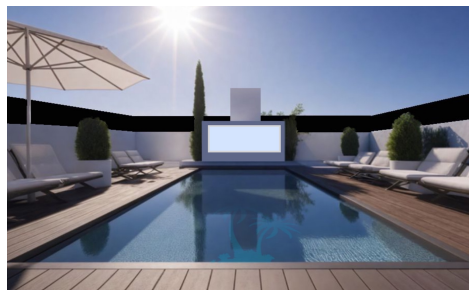

Bungalow in San Pedro del Pinatar

€298,000

3

2

144m²

128m²

Located in the charming town of San Pedro del Pinatar, this residential complex offers an exclusive selection of 10 high-bungalow and low-bungalow properties. Designed for those seeking a balance between comfort and functionality, each home is crafted to maximize the well-being of its residents. The location is ideal for those who wish to enjoy tranquility without sacrificing proximity to the sea, situated just 2 km away. Additionally, the nearest airport is 43 km away, facilitating access for frequent travelers. The variety of available typologies allows for a choice between 2 or 3-bedroom homes, catering to different family needs.

OUTDOOR AREAS

The exteriors of these homes are designed to offer a space for...(Ask for More Details!)