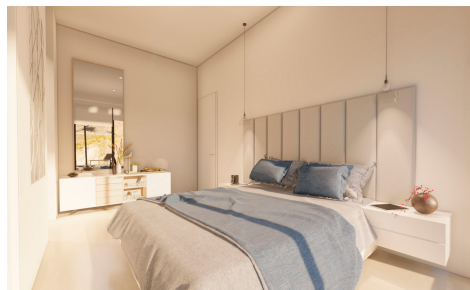

## Apartment in Benalmadena

€475,000

3

2

124m<sup>2</sup>

N/A

Located in the beautiful town of Benalmádena, this exclusive residential complex offers a limited selection of three penthouses, each designed to maximize comfort and elegance. With stunning sea views, these homes are just 4 km from the coast, allowing you to enjoy the sea breeze and the relaxing sound of the waves. Additionally, the proximity to the airport, just 17 km away, facilitates access and mobility for frequent travelers. The penthouses' typology ensures a sophisticated and modern lifestyle, ideal for those seeking a tranquil retreat with all amenities at hand.