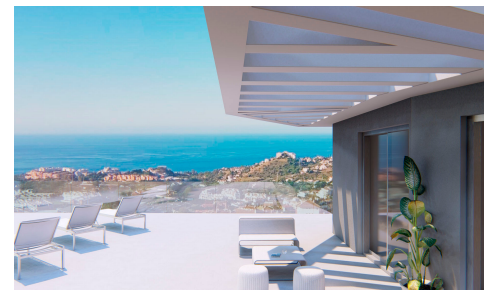

## Apartment in Benalmadena

€475,000

3

2

124m<sup>2</sup>

N/A

Located in the beautiful town of Benalmádena, this exclusive residential complex offers a limited selection of three penthouses, each designed to maximize comfort and elegance. With stunning sea views, these homes are just 4 km from the coast, allowing you to enjoy the sea breeze and the relaxing sound of the waves. Additionally, the proximity to the airport, just 17 km away, facilitates access and mobility for frequent travelers. The penthouses' typology ensures a sophisticated and modern lifestyle, ideal for those seeking a tranquil retreat with all amenities at hand.

### OUTDOOR AREAS

The exteriors of these penthouses are designed to offer a space for relaxation and outdoor enjoyment. Each property features a...(Ask for More Details!)