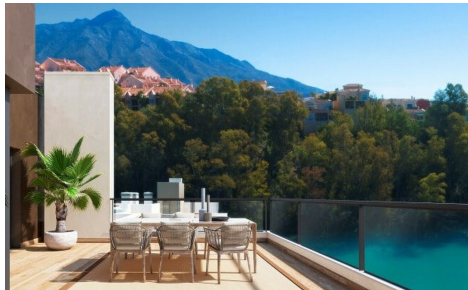

3

2

118m²

N/A

** Last Penthouse Available - Key Ready **

A private modern residential complex in the heart of the Golf Valley, Nueva Andalucía, just 5 kilometres from Puerto Banús.

This new residential complex comprises 98 apartments distributed throughout several three storey buildings in contemporary Mediterranean style.

The 2 and 3 bedroom apartments and the wonderful penthouses and duplex homes are surrounded by carefully landscaped gardens and four communal pools.

The project has been designed to ensure that all of the homes enjoy impressive panoramic views from the generously sized terraces and living rooms. Architecture in the communal areas is inspired