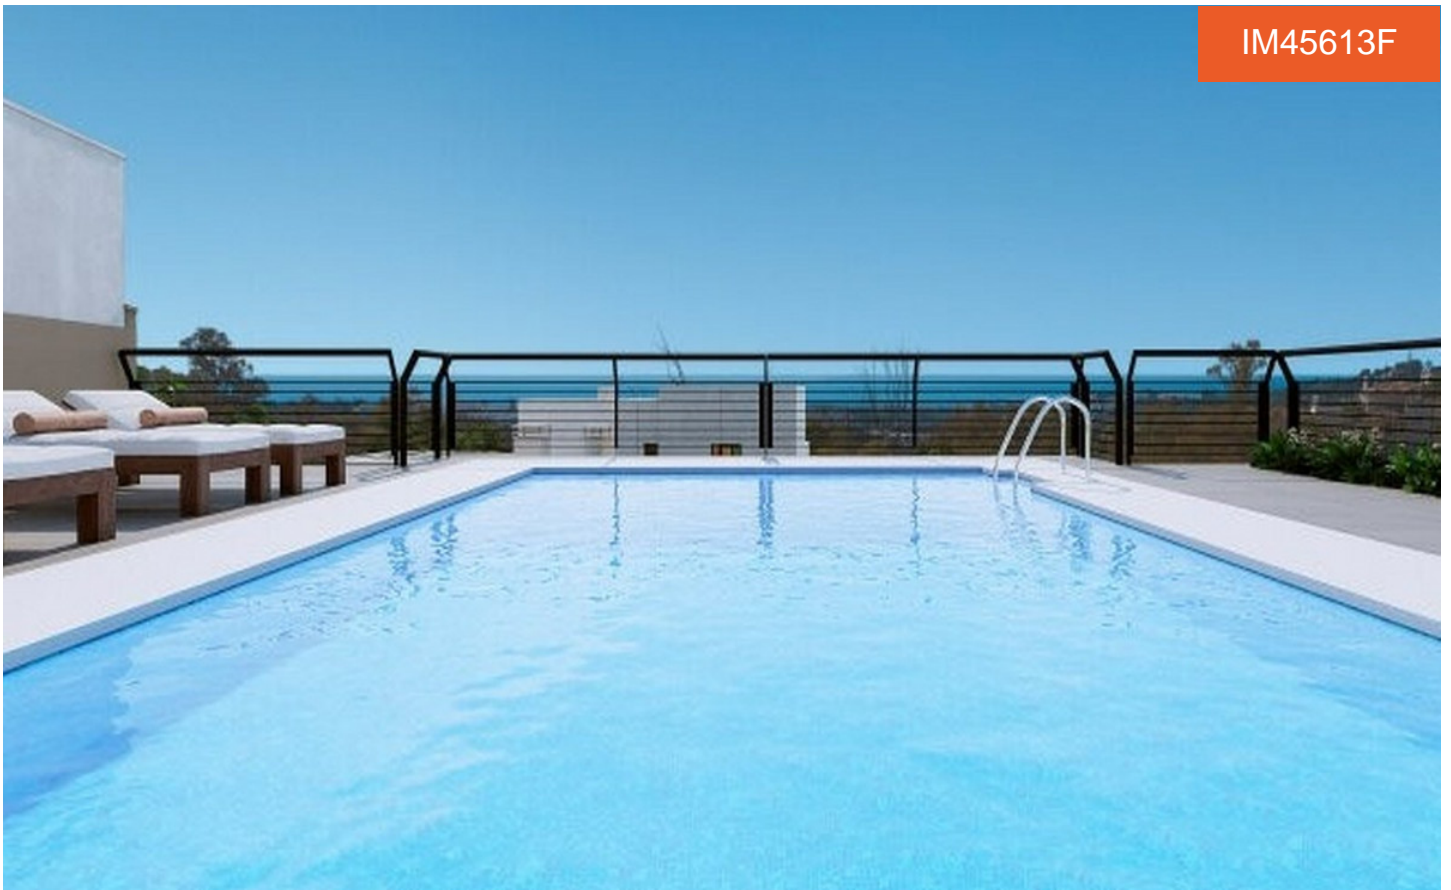

IM45613F

Penthouse in Nueva Andalucia

€950,000