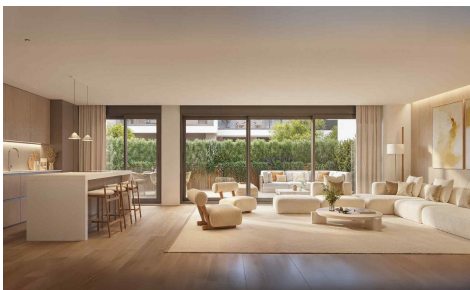

Penthouse in Nueva Andalucia

€997,000

2

2

103m²

N/A

Discover a New Dimension of Luxury in the Heart of Nueva Andalucía, Marbella

We present an exclusive residential development that redefines modern architecture in a privileged environment. Designed to offer maximum comfort and elegance, this complex is the ideal choice for those seeking quality of life in an unparalleled location.

Unbeatable Location: Between the Sea and Exclusivity

Located in the prestigious Nueva Andalucía district, this development is just minutes from the iconic Puerto Banús, surrounded by Marbella's finest services and leisure options. Enjoy a selection of gourmet restaurants, the renowned Marbella Paddle Tennis Club, and some of the most exclusive golf courses, including Guadalmina, Los Naranjos, Aloha, Las Brisas, and Río Real.