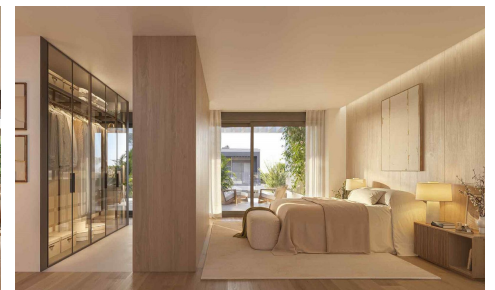

Penthouse in Nueva Andalucia

€997,000

2

2

103m²

N/A

Discover a New Dimension of Luxury in the Heart of Nueva Andalucía, Marbella

We present an exclusive residential development that redefines modern architecture in a privileged environment. Designed to offer maximum comfort and elegance, this complex is the ideal choice for those seeking quality of life in an unparalleled location.

Unbeatable Location: Between the Sea and Exclusivity

Located in the prestigious Nueva Andalucía district, this development is just minutes from the iconic Puerto Banús, surrounded by Marbella's finest services and leisure options. Enjoy a selection of gourmet restaurants, the renowned Marbella Paddle Tennis Club, and some of the most exclusive golf courses, including Guadalmina, Los Naranjos, Aloha, Las Brisas, and Río Real.