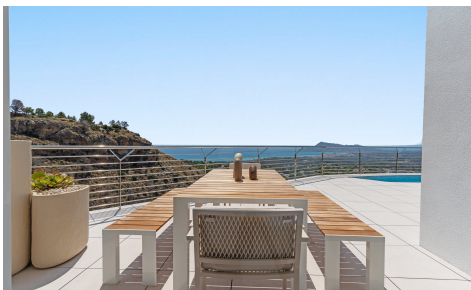

SC79550M

Villa in Altea

€2,146,000

4

5

405m²

N/A

Blanc-19, located in Altea, is a four-story house beautifully situated between the blue sea and the green pine forest. Its design harmonizes with the surrounding landscape, offering breathtaking views of the Mediterranean, coastal forests, and the urban profile of Benidorm from its terraces, creating a unique experience each day.

The house is constructed across multiple levels, seamlessly integrated and connected by a lift, allowing for distinct areas dedicated to rest, leisure, and socialising. The main floor features open-plan communal spaces, including the living room, kitchen, and dining area, all filled with natural light. The four bedrooms are located on the upper and lower floors, along with a leisure area featuring a... (Ask for More Details!)